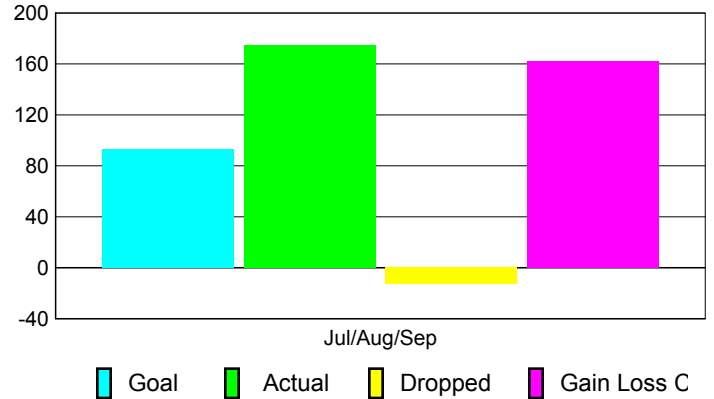

Membership Results 2010-2011

Goal, New, Dropped, Gain/Loss